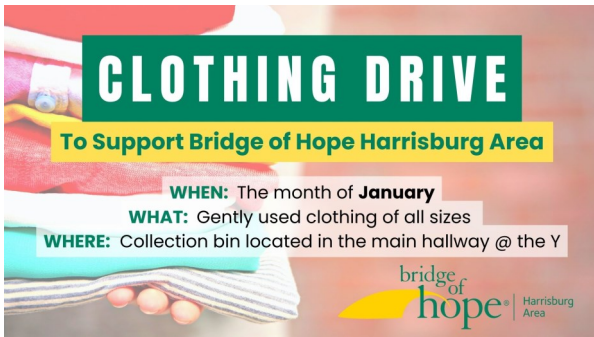

Bring clothes in a closed/sealed bag or box to Church each Sunday or anytime the Y is open for the month of January.

Bridge of Hope Harrisburg Area receives an average of \$35,000 from CommunityAid each year. That funding supports the work Bridge of Hope Harrisburg Area does to permanently end homelessness for single mothers and their children in our community. When you donate clothing to CommunityAid using Bridge of Hope Harrisburg Area's virtual bin #10256 or by dropping your clothing off, CommunityAid donates financially to Bridge of Hope Harrisburg for every pound of clothing received.